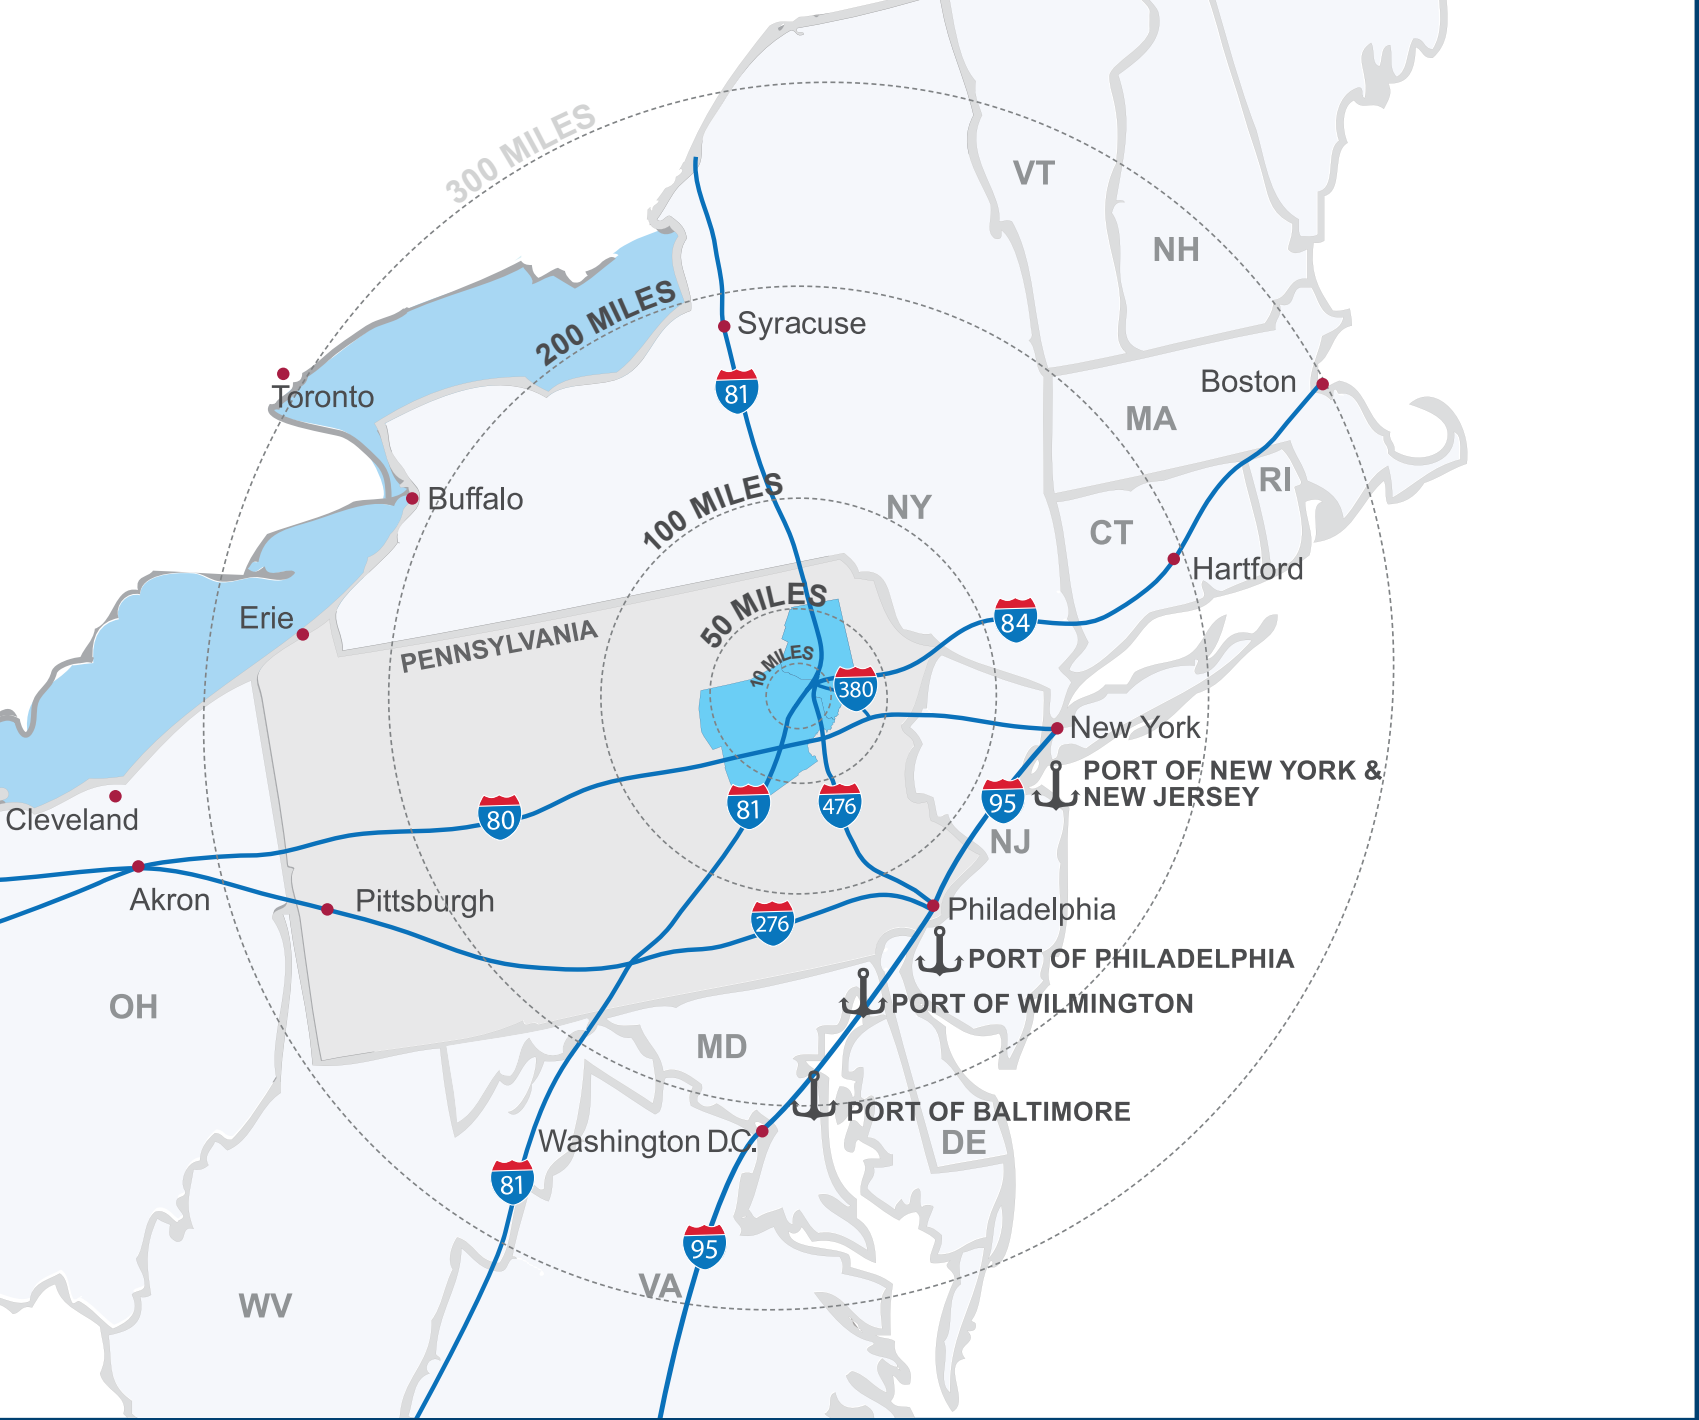

PITTSBURGH PLAZA

Table listing businesses at Pittsburgh Plaza like BAYADA Nurses, Cartridge World, etc.

SHOPPES AT PITTSBURGH CROSSINGS

Table listing businesses at Shoppes at Pittsburgh Crossings like Sleepy's, Cross Valley FCU, etc.

SUPER WALMART

Table listing Super Walmart location.

RETAIL SHOPPING CONTINUED

Table listing retail shopping locations in Wilkes-Barre Township Commons and Wilkes-Barre Township Marketplace.

WILKES-BARRE TOWNSHIP MARKETPLACE

Table listing retail stores at Wilkes-Barre Township Marketplace like A.C. Moore, Aspen Dental, etc.

WYOMING VALLEY MALL

Table listing services and stores at Wyoming Valley Mall like Personal Services, Specialty Shops, Sports, Health & Fitness, etc.

CENTRALLY LOCATED ON NORTHEASTERN PENNSYLVANIA'S I-81 CORRIDOR

Deep Water Ports

Table showing travel distances to deep water ports: Philadelphia (120 MI), New York/New Jersey (121 MI), Wilmington (132 MI), Baltimore (191 MI).

Travel Distances

Table showing travel distances to major cities: Wilkes-Barre, PA (6 MI), Scranton, PA (7 MI), Hazleton, PA (37 MI), etc.

CenterPoint is the center of the Boston/Washington Corridor and is at the confluence of five major highways. Interstates 81, 80, 84, 380 and 476 meet at this inland hub and provide excellent access to firms wishing to serve Maine to Virginia and west to Ohio.

Utility Information

Wyoming Valley Sanitary Authority: 1000 Wilkes-Barre Street, Wilkes-Barre, PA 18703. 760.825.0366

Lower Lackawanna Valley Sanitary Authority: 398 Coxton Road, Duryea, PA 18642. 760.655.1665

Sanitary sewage treatment for CenterPoint is provided by the Wyoming Valley Sanitary Authority (WVSA) and the Lower Lackawanna Valley Sanitary Authority (LLVSA).

UGI Utilities: One UGI Center Building II, Wilkes-Barre, PA 18711-0600. 760.829.8991

UGI Penn Natural Gas (UGI PNG), a wholly-owned subsidiary of UGI Utilities, Inc., provides natural gas service to CenterPoint.

UGI Penn Natural Gas (UGI PNG), a wholly-owned subsidiary of UGI Utilities, Inc., provides natural gas service to CenterPoint.

UGI Penn Natural Gas (UGI PNG), a wholly-owned subsidiary of UGI Utilities, Inc., provides natural gas service to CenterPoint.

Baptist Bible College -- 20 Miles; 995 Students. 538 Venard Road, Clarks Summit, PA 18411. (760) 586-2400 | www.bbbc.edu

Bloomsburg University -- 53 Miles; 10,091 Students. 205 Old Mill Road, Bloomsburg, PA 17815. (760) 389-4000 | www.bloomsu.edu

East Stroudsburg University -- 55 Miles; 7,387 Students. 200 Prospect Street, East Stroudsburg, PA 18301. (760) 422-3211 | www.esu.edu

Johnston College -- 15 Miles; 472 Students. 3427 North Main Avenue, Scranton, PA 18508. (760) 342-6404 | www.johnson.edu

Keystone College -- 26 Miles; 1,759 Students. 1 College Road, La Plume, PA 18440. (760) 347-2000 | www.keystone.edu

King's College -- 9 Miles; 2,725 Students. 133 North River Street, Wilkes-Barre, PA 18711. (760) 208-5858 | http://www.kings.edu

Lackawanna College -- 11 Miles; 1,561 Students. 501 Vine Street, Scranton, PA 18509. (760) 961-7810 | www.lackawanna.edu

Luzerne County Community College -- 17 Miles; 7,249 Students. 1333 South Prospect Street, Nanticoke, PA 18634. (800) 377-5222 | www.luzerne.edu

CenterPoint at volumes and pressures that accommodate most industrial users. Service to CenterPoint East is provided by 8-inch and 8-inch diameter facilities operating at intermediate pressure along the park's roadways.

UGI Utilities, Inc. distributes natural gas to approximately 575,000 customers and provides electric service to 62,000 customers in eastern, northeastern and central Pennsylvania.

Electric service is provided through primary and secondary distribution facilities located in an overhead system, which connects to an existing underground duct bank and overhead system located in CenterPoint East.

Electric service is provided through primary and secondary distribution facilities located in an overhead system, which connects to an existing underground duct bank and overhead system located in CenterPoint East.